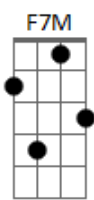

Dm7 A7 C G Bb7M Am7 Gm7 Am7
Minna yume tabibito shouentachi wa
Dm7 A7 C G Bb7M Am7 Gm7 Am7
Toki no umo ni yurete susunde yuku yo

[Solo] D A Bm7 Gm A G Dm7
C Bb7M Am7 Gm7 Am7 Bb7M A

Dm7 A7 C G Bb7M Am7 Gm7 Am7
Minna yume tabibito shouentachi wa
Dm7 A7 C G Bb7M Am7 D D
fukai aino kioku ikiru meijirushi

[Final] Bb7M Am7 Dm7 Gm7 Am7 Bb7M C D

Acordes

© ukulele-chords.com

© ukulele-chords.com

© ukulele-chords.com

© ukulele-chords.com

© ukulele-chords.com

© ukulele-chords.com