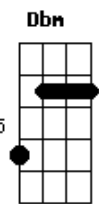

© ukulele-chords.com

© ukulele-chords.com

© ukulele-chords.com

Hard to know what you're thinking  
E Abm Dbm B7 A  
God-damn, give up  
Am  
It's no fun when you're leaving

[Ponte]

E A7M Gbm E A7M Am  
It's okay, it's okay, it's okay, but repetitive  
E A7M Gbm E A7M Am  
Uncertainty, we chase ghosts, indifferent