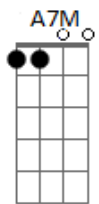

Hippo Campus - Honestly

tom:

Intro: E A7M Gbm Bb
A7M Am

[Primeira Parte]

E A7M Gbm Bb A7M
Tomorrow seems to seep into the edge of nothing
Am
(A bluish tint and faded vision)
E A7M Gbm Bb A7M
Aimless eyes are searching for a better something
Am
(but it's okay, it's indecision)

(E A7M Gbm Bb)
(A7M Am)

[Segunda Parte]

E A7M Gbm Bb A7M
Pockets full of lilacs that I picked, so pointless
Am
(the violet scent, and clouded visions)
E A7M Gbm Bb A7M
Creeping up, the feelings that it's all for nothing
Am
(it's okay, it's indecision)

[Refrão]

E Abm Dbm B A
Hon-est-ly it's

Acordes

© ukulele-chords.com