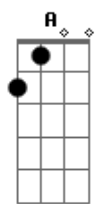

© ukulele-chords.com