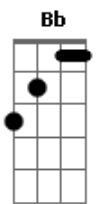

© ukulele-chords.com