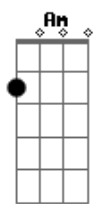

© ukulele-chords.com