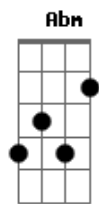

© ukulele-chords.com