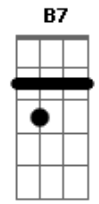

© ukulele-chords.com

Hard to know what you're thinking
E Abm Dbm B7 A
God-damn, give up
Am
It's no fun when you're leaving

[Ponte]

E A7M Gbm E A7M Am
It's okay, it's okay, it's okay, but repetitive
E A7M Gbm E A7M Am
Uncertainty, we chase ghosts, indifferent

(E A7M Gbm Bb)
(A7M Am)

[Refrão]

E Abm Dbm B A
Hon-est-ly it's
Hard to know what you're thinking
E Abm Dbm B7 A
God-damn, give up
Am
It's no fun when you're leaving

[Final] E Abm Dbm B
A Am
E Abm Dbm B
A Am E