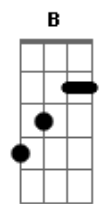

© ukulele-chords.com