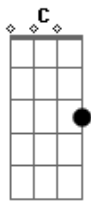

© ukulele-chords.com