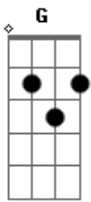

Himesh Patel - The Summer Song

tom:
G
[Primeira Parte]

G D
Sun's in the sky
C G
And nothing can go wrong
G D
Kiss winter goodbye
C G
And sing this summer song

[Refrão]

C G C G
Whoa whoa whoa I'm gonna sing this summer song
C G D C G
Whoa whoa whoa I'm gonna sing all summer long

[Segunda Parte]

G D
Go for a ride
C G
The days are gettin' long
G D
Under cloudless skies

C G
I sing this summer song

[Refrão]

C G C G
Whoa whoa whoa I'm gonna sing this summer song
C G D C G
Whoa whoa whoa I'm gonna sing all summer long

[Ponte]

Em D Am
I was born here, I guess I'll stay

Why would I ever go away?

C D
Life is a lifelong summer day

[Refrão]

C G C G
Whoa whoa whoa I'm gonna sing this summer song
C G D C G
Whoa whoa whoa I'm gonna sing all summer long
C G C G
Whoa whoa whoa I'm gonna sing this summer song
C G D C G
Whoa whoa whoa I'm gonna sing all summer long

Acordes

© ukulele-chords.com