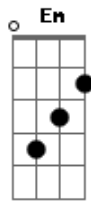

© ukulele-chords.com