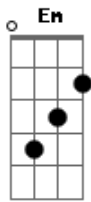

© ukulele-chords.com