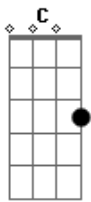

© ukulele-chords.com