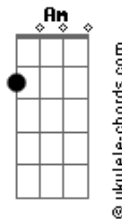

Him - Behind The Crimson Door

tom:

C

(Verse 1)

Em G
Covered the carcass of time with flowers
C G F
To send the scent of blame to the grave
G fast, then Em
Em G
Set the darkest thoughts on fire
C G F
And watched the ashes climb to heavens gates

Up to G then chorus

(Chorus)

Am C G
We hide behind the crimson door
Dm Am
While the summers killed by the fall
Am C G
Alive behind the crimson door
Dm
While the winter sings
F G Am
Your love will be the death of me

Acordes

(Verse 2)

Em G
Death served wine for lovers
C G F
Brought up from the world where devils reign
G fast, then Em
Em G
And intoxicated angels with sorrow
C G F
As they witnessed in the eyes of their slaves

Up to G then chorus

(Chorus)

Am C G
We hide behind the crimson door
Em Am
While the summers killed by the fall
Am C G
Alive behind the crimson door
Em
While the winter sings
F G Am
Your love will be the death of me

Am

We hide behind the crimson door