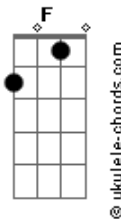

Him - Behind The Crimson Door

tom:

C

(Verse 1)

Em G
Covered the carcass of time with flowers
C G F
To send the scent of blame to the grave
G fast, then Em
Em G
Set the darkest thoughts on fire
C G F
And watched the ashes climb to heavens gates

Up to G then chorus

(Chorus)

Am C G
We hide behind the crimson door
Dm Am
While the summers killed by the fall
Am C G
Alive behind the crimson door
Dm
While the winter sings
F G Am
Your love will be the death of me

Acordes

(Verse 2)

Em G
Death served wine for lovers
C G F
Brought up from the world where devils reign
G fast, then Em
Em G
And intoxicated angels with sorrow
C G F
As they witnessed in the eyes of their slaves

Up to G then chorus

(Chorus)

Am C G
We hide behind the crimson door
Em Am
While the summers killed by the fall
Am C G
Alive behind the crimson door
Em
While the winter sings
F G Am
Your love will be the death of me

Am

We hide behind the crimson door