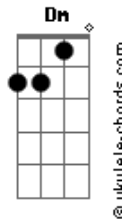

Him - Behind The Crimson Door

tom:

C

(Verse 1)

Em G
Covered the carcass of time with flowers
C G F
To send the scent of blame to the grave
G fast, then Em
Em G
Set the darkest thoughts on fire
C G F
And watched the ashes climb to heavens gates

Up to G then chorus

(Chorus)

Am C G
We hide behind the crimson door
Dm Am
While the summers killed by the fall
Am C G
Alive behind the crimson door
Dm
While the winter sings
F G Am
Your love will be the death of me

Acordes

(Verse 2)

Em G
Death served wine for lovers
C G F
Brought up from the world where devils reign
G fast, then Em
Em G
And intoxicated angels with sorrow
C G F
As they witnessed in the eyes of their slaves

Up to G then chorus

(Chorus)

Am C G
We hide behind the crimson door
Em Am
While the summers killed by the fall
Am C G
Alive behind the crimson door
Em
While the winter sings
F G Am
Your love will be the death of me

Am

We hide behind the crimson door