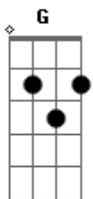

© ukulele-chords.com