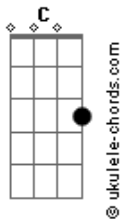

Him - Behind The Crimson Door

tom:

C

(Verse 1)

Em G
Covered the carcass of time with flowers
C G F
To send the scent of blame to the grave
G fast, then Em
Em G
Set the darkest thoughts on fire
C G F
And watched the ashes climb to heavens gates

Up to G then chorus

(Chorus)

Am C G
We hide behind the crimson door
Dm Am
While the summers killed by the fall
Am C G
Alive behind the crimson door
Dm
While the winter sings
F G Am
Your love will be the death of me

Acordes

(Verse 2)

Em G
Death served wine for lovers
C G F
Brought up from the world where devils reign
G fast, then Em
Em G
And intoxicated angels with sorrow
C G F
As they witnessed in the eyes of their slaves

Up to G then chorus

(Chorus)

Am C G
We hide behind the crimson door
Em Am
While the summers killed by the fall
Am C G
Alive behind the crimson door
Em
While the winter sings
F G Am
Your love will be the death of me

Am

We hide behind the crimson door