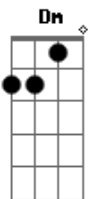

© ukulele-chords.com

(Verse 2)

Em G
Death served wine for lovers
C G F
Brought up from the world where devils reign
G fast, then Em
Em G
And intoxicated angels with sorrow
C G F
As they witnessed in the eyes of their slaves

Up to G then chorus

(Chorus)

Am C G
We hide behind the crimson door
Em Am
While the summers killed by the fall
Am C G
Alive behind the crimson door
Em
While the winter sings
F G Am
Your love will be the death of me

Am

We hide behind the crimson door