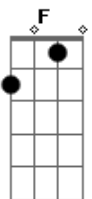

© ukulele-chords.com