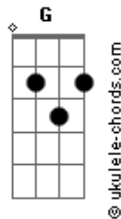

Him - Behind The Crimson Door

tom:

C

(Verse 1)

Em G
Covered the carcass of time with flowers
C G F
To send the scent of blame to the grave
G fast, then Em
Em G
Set the darkest thoughts on fire
C G F
And watched the ashes climb to heavens gates

Up to G then chorus

(Chorus)

Am C G
We hide behind the crimson door
Dm Am
While the summers killed by the fall
Am C G
Alive behind the crimson door
Dm
While the winter sings
F G Am
Your love will be the death of me

Acordes

(Verse 2)

Em G
Death served wine for lovers
C G F
Brought up from the world where devils reign
G fast, then Em
Em G
And intoxicated angels with sorrow
C G F
As they witnessed in the eyes of their slaves

Up to G then chorus

(Chorus)

Am C G
We hide behind the crimson door
Em Am
While the summers killed by the fall
Am C G
Alive behind the crimson door
Em
While the winter sings
F G Am
Your love will be the death of me

Am

We hide behind the crimson door