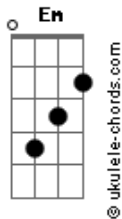

Him - Behind The Crimson Door

tom:

C

(Verse 1)

Em G
Covered the carcass of time with flowers
C G F
To send the scent of blame to the grave
G fast, then Em
Em G
Set the darkest thoughts on fire
C G F
And watched the ashes climb to heavens gates

Up to G then chorus

(Chorus)

Am C G
We hide behind the crimson door
Dm Am
While the summers killed by the fall
Am C G
Alive behind the crimson door
Dm
While the winter sings
F G Am
Your love will be the death of me

Acordes

(Verse 2)

Em G
Death served wine for lovers
C G F
Brought up from the world where devils reign
G fast, then Em
Em G
And intoxicated angels with sorrow
C G F
As they witnessed in the eyes of their slaves

Up to G then chorus

(Chorus)

Am C G
We hide behind the crimson door
Em Am
While the summers killed by the fall
Am C G
Alive behind the crimson door
Em
While the winter sings
F G Am
Your love will be the death of me

Am

We hide behind the crimson door