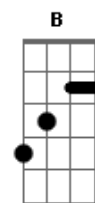

© ukulele-chords.com