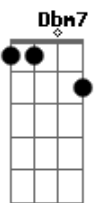

Hillsong Young & Free - Love Goes On

Tom: E
Intro: A Db E
A Db E
A Dbm7 E E
A Dbm7 E E

A Dbm
We found love that nev - er runs dry
E
From the depths to the sky
A
Eyes fixed on the
Dbm E
One who knows no end

A
You stand strong for
Dbm E
All of time In the joy in the trial
A Dbm E
You are the be - gin - ning and the End
A B
Your love goes on Your love goes on

A E
Ever our heart will seek
B Dbm
Jesus in ev - 'ry - thing
A Dbm B
From sky to o - cean deep Your love goes on
A E
Through ev'ry rise and fall
B Dbm
We are for - ev - er Yours
A Dbm
One thing we know is sure Your
B
Love goes on and on and on
(Dbm A E B)
(Dbm A E B)

A Dbm
Dawn break into the night
E
You're here with us You're on our side
A Dbm E
Your arms forever open wide
A Dbm
You stand strong for all of time
E
In the joy in the trial
A Dbm E
You are the Beginning and the end
A
Your love goes on
B
Your love goes on

A E
Ever our heart will seek

B Dbm
Jesus in ev - 'ry - thing
A Dbm B
From sky to o - cean deep Your love goes on
A E
Through ev'ry rise and fall
B Dbm
We are for - ev - er Yours
A Dbm
One thing we know is sure Your
B
Love goes on and on and on
(Dbm A E B)

Dbm
Love unfailing
A
Never shaken
E B
Hope awakens in You
Dbm
Love unfailing
A
Never shaken
E B
Hope awakens in You
Dbm
Love unfailing
A
Never shaken
E B
Hope awakens in You

A E
Ever our heart will seek
B Dbm
Jesus in ev - 'ry - thing
A Dbm B
From sky to o - cean deep Your love goes on
A E
Through ev'ry rise and fall
B Dbm
We are for - ev - er Yours
A Dbm
One thing we know is sure Your

(A Dbm7 E E)
(A Dbm7 E E A)

Acordes

© ukulele-chords.com

© ukulele-chords.com

© ukulele-chords.com

© ukulele-chords.com

© ukulele-chords.com

© ukulele-chords.com