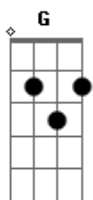

Hillsong Worship - Love On The Line

Tom: G

Intro: Em Em G G

VERSE 1

Em You put Your love on the line G
Em To bear the weight of sin that was mine G
Em Washing my rivers of wrongs G
Em Into the sea of Your infinite love G D

CHORUS

G With arms held high
D Lord I give my life
Em Knowing I'm found in Christ
C In Your love forever
G With all I am

D In Your grace I stand
Em The greatest of all romance
C Love of God my Saviour
(G G D D Em Em C C)

VERSE 2

Em Mercy roars like hurricane winds G
Em Furious love laid waste to my sin G D

BRIDGE

G To the One who has rescued my soul
D To the One who has welcomed me home
Em To the One who is Saviour of all
C I sing forever

Acordes

© ukulele-chords.com