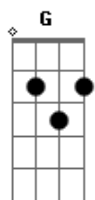

Hillsong Worship - Love On The Line

Tom: G

Intro: Em Em G G

VERSE 1

Em You put Your love on the line G
Em To bear the weight of sin that was mine G
Em Washing my rivers of wrongs G
Em Into the sea of Your infinite love G D

CHORUS

G With arms held high
D Lord I give my life
Em Knowing I'm found in Christ
C In Your love forever
G With all I am

D In Your grace I stand
Em The greatest of all romance
C Love of God my Saviour
(G G D D Em Em C C)

VERSE 2

Em Mercy roars like hurricane winds G
Em Furious love laid waste to my sin G D

BRIDGE

G To the One who has rescued my soul
D To the One who has welcomed me home
Em To the One who is Saviour of all
C I sing forever

Acordes

© ukulele-chords.com