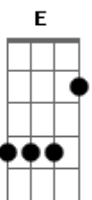

© ukulele-chords.com