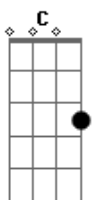

© ukulele-chords.com