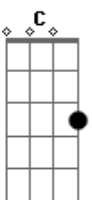

© ukulele-chords.com