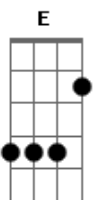

© ukulele-chords.com