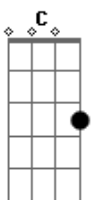

© ukulele-chords.com