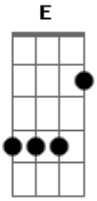

© ukulele-chords.com