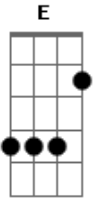

© ukulele-chords.com