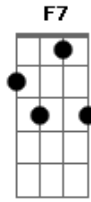

© ukulele-chords.com