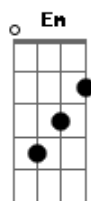

© ukulele-chords.com