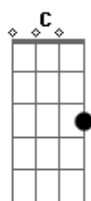

© ukulele-chords.com