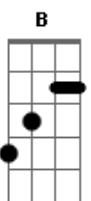

Turning wilderness to wonder
Uh, I say!
Em
I see the world in love
Em
I see the world in freedom
C
I see the Jesus way
G
You're the wonder in the wild
(B E B)
G
I see the world Your way
G
And I'm not afraid to follow
G
I see the world Your way
G
And I'm not ashamed to say so
C
I see the Jesus way
G
And I'm walking in the light
G
I see the world in light
G
I see the world in wonder
G
I see the world in life
G
Bursting in living colour
C
I see the world Your way
G
And I'm walking in the light
Uh,I say!
Em
I see the world in grace
Em
I see the world in gospel
C
I see the world Your way
G
And I'm walking in the light
G
I'm walking in the wonder
C
You're the wonder in the wild
G
Turning wilderness to wonder
Oh, I say!
Em
I see the world in love
Em
I see the world in freedom
C
I see the Jesus way
G
You're the wonder in the wild
G
Turning wilderness to wonder
C
You're the wonder in the wild
G
Turning wilderness to wonder

Acordes

© ukulele-chords.com