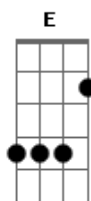

© ukulele-chords.com