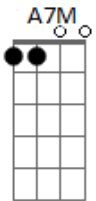

[Segunda Parte]

Lifted up A7M
And my knees know it's all for Your glory E B
That I might stand A7M
With more reasons to sing than to fear E
You pulled me from the clay Dbm7 A
Set me on a rock E B
Called me by Your Name Dbm7 A
E And made my heart whole again B

[Pré-Refrão]

Dbm So here I stand
B High in surrender E A
I need You now Dbm
B Hold my heart
Now and forever E A
My soul cries out

[Refrão]

Once I was broken Dbm7
B But You loved my whole heart through E A
Sin has no hold on me Dbm7 B
E (A)

Cause Your grace holds me now

[Terceira Parte]

And that grace A7M
E Owns the ground where the grave did B
Where all my shame remains A7M
E Left for dead in Your wake B
You crashed those age - old gates Dbm7 A
You left no stone unturned E B
You stepped out of that grave Dbm7 A
E And shouldered me all the way B

[Pré-Refrão]

Dbm So here I stand
B High in surrender E A
I need You now Dbm
B Hold my heart
Now and forever E A
My soul cries out

[Refrão]

Once I was broken Dbm7
B But You loved my whole heart through E A
Sin has no hold on me Dbm7 B
Cause Your grace holds me now E (A)

[Refrão]

Healed and forgiven Dbm B
Look where my chains are now E A
Death has no hold on me Dbm B
Cause Your grace holds that ground E A
And Your grace holds me now Dbm7
B Your grace holds me now E A
Your grace holds me now Dbm7
B Your grace holds me now E (A)

Acordes

© ukulele-chords.com