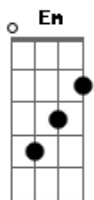

© ukulele-chords.com