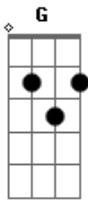

Hillsong United - Relentless

Tom: D

D
 Salvation sounds a new beginning
 G D As distant hearts begin believing
 G D Redemption's bid is unrelenting
 G D Your love goes on, Your love goes on

 G Bm D A
 You carry us, carry us, when the world gives way
 G Bm D A
 Cover us, cover us, with Your endless grace

D G Bm G
 Your love is relentless, Your love is relentless
 D G Bm G D
 Your love is relentless, Your love is relentless

The time is up for chasing shadows
 You gave the world a light to follow
 A hope that shines beyond tomorrow
 Your love goes on, Your love goes on

A Bm G D
 Tearing through the veil of darkness, breaking every chain,
 You set us free

A Bm G D
 Fighting for the furthest heart You gave, You're alive for
 all to see

Acordes

© ukulele-chords.com

© ukulele-chords.com