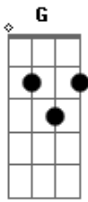

Hillsong United - Relentless

Tom: D

D
 Salvation sounds a new beginning
 G D As distant hearts begin believing
 G D Redemption's bid is unrelenting
 G D Your love goes on, Your love goes on

 G Bm D A
 You carry us, carry us, when the world gives way
 G Bm D A
 Cover us, cover us, with Your endless grace

D G Bm G
 Your love is relentless, Your love is relentless
 D G Bm G D
 Your love is relentless, Your love is relentless

The time is up for chasing shadows
 You gave the world a light to follow
 A hope that shines beyond tomorrow
 Your love goes on, Your love goes on

A Bm G D
 Tearing through the veil of darkness, breaking every chain,
 You set us free

A Bm G D
 Fighting for the furthest heart You gave, You're alive for
 all to see

Acordes

© ukulele-chords.com

© ukulele-chords.com