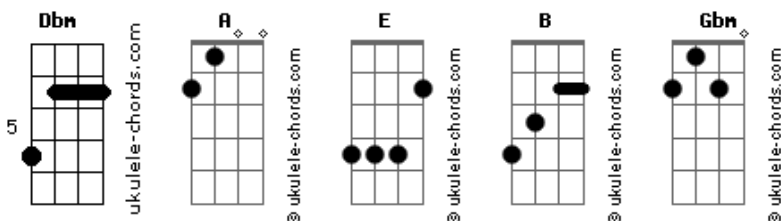

Hillsong United - Parado Ante Tí

tom:

Intro: Dbm A E B
Dbm A E B

[Ponte 1]

Dbm A E B
Hold me in Your arms Never let me go
Dbm A E B
I wanna spend eternity with You

(E Gbm E A)
(E Gbm E A)

[Primeira Parte]

E A Dbm
I stand before You Lord and give You all my praise
A B E
Your love is all I need Jesus Your all I need

[Segunda Parte]

E A Dbm
My Life belongs to You You gave Your life for me
A B E
Your grace is all I need Jesus Your all I need

[Ponte 1]

Dbm A E B
Hold me in Your arms Never let me go
Dbm A E B
I wanna spend eternity with You

[Refrão]

E B Dbm
And now that Your Near everything is different
A B
Everything's so different Lord
E B Dbm
I know I'm not the same My Life You've changed
A B
I wanna be with You I want to be with You

(E Gbm E A)
(E Gbm E A)

[Primeira Parte]

E A Dbm
I stand before You Lord and give You all my praise
A B E
Your love is all I need Jesus Your all I need

[Segunda Parte]

E A Dbm
My Life belongs to You You gave Your life for me
A B E
Your grace is all I need Jesus Your all I need

Acordes

[Refrão]

E B Dbm
And now that Your Near everything is different
A B
Everything's so different Lord
E B Dbm
I know I'm not the same My Life You've changed
A B
I wanna be with You I want to be with You

[Refrão 2]

E B Dbm
And now Your Near everything is different
A B
Everything's so different Lord
E B Dbm
I know I'm not the same My Life You've changed
A B
I wanna be with You I want to be with You

[Ponte 2]

Dbm A E B
And I will sing for You always Yeah
Dbm B A
Cause in Your presence God is where I wanna stay

[Solo]

(Dbm A E B)
(Dbm A E B)

Dbm A E B
Hold me in Your arms Never let me go
Dbm A E B
I wanna spend eternity with You

[Refrão]

E B Dbm
And now that Your Near everything is different
A B
Everything's so different Lord
E B Dbm
I know I'm not the same My Life You've changed
A B
I wanna be with You I want to be with You

[Refrão 2]

E B Dbm
And now Your Near everything is different
A B
Everything's so different Lord
E B Dbm
I know I'm not the same My Life You've changed
A B
I wanna be with You I want to be with You

(E Gbm E A)
(E Gbm E A)

That's it And Let God Be Praised Have Fun