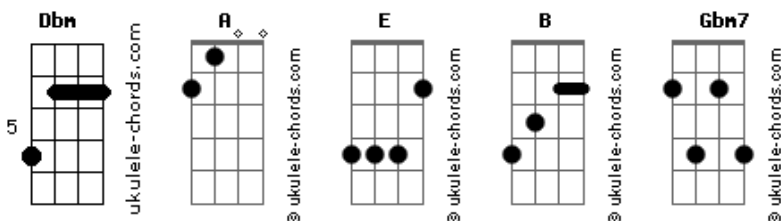

E A Dbm
I stand before You Lord and give You all my praise
A B E
Your love is all I need Jesus Your all I need

[Segunda Parte]

E A Dbm
My Life belongs to You You gave Your life for me
A B E
Your grace is all I need Jesus Your all I need

[Ponte 1]

Dbm A E B
Hold me in Your arms Never let me go
Dbm A E B
I wanna spend eternity with You

[Refrão]

E B Dbm
And now that Your Near everything is different
A B
Everything's so different Lord
E B Dbm
I know I'm not the same My Life You've changed
A B
I wanna be with You I want to be with You

(E Gbm7 E A)
(E Gbm7 E A)

[Primeira Parte]

E A Dbm
I stand before You Lord and give You all my praise
A B E
Your love is all I need Jesus Your all I need

[Segunda Parte]

E A Dbm
My Life belongs to You You gave Your life for me
A B E
Your grace is all I need Jesus Your all I need

Acordes

[Refrão]

E B Dbm
And now that Your Near everything is different
A B
Everything's so different Lord
E B Dbm
I know I'm not the same My Life You've changed
A B
I wanna be with You I want to be with You