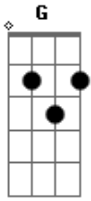

Hillsong United - Open up the heavens

Tom: G
Intro: Am7 C G D

Chorus 1:
Am7 C
Open up the heavens
G D
and Let Your glory fall
Am7 C
Open up our hearts
G D

That we would know You

Chorus 2:
Am7 C
Open up the heavens
G D
and Let Your glory fall
Am7 C
Open up our hearts
G D (D)
Open up our hears

Acordes

© ukulele-chords.com