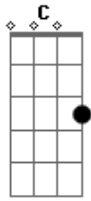

© ukulele-chords.com