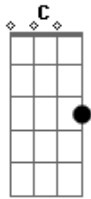

© ukulele-chords.com