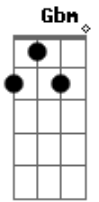

© ukulele-chords.com