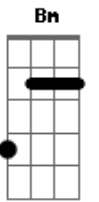

© ukulele-chords.com