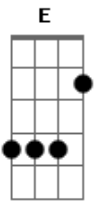

© ukulele-chords.com