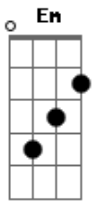

© ukulele-chords.com