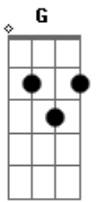

© ukulele-chords.com