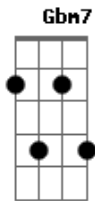

© ukulele-chords.com