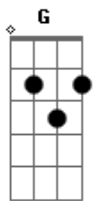

© ukulele-chords.com