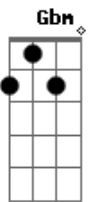

(Bm Gbm G D)

Bm Gbm
My burden erased, my life forgiven
G D
There is nothing that could take this love away
Bm Gbm
And my only desire, and my sold ambition
G
is to love You just the same

Bm Gbm G D
When only love could make a way
Bm Gbm G
You gave Your life In a beautiful exchange
Bm Gbm G D
When only love could break these chains
Bm Gbm G
You gave Your life In a beautiful exchange

A G Bm D
Holy are You God, Holy is Your name
A G A Bm
with everything i've got my heart will sing
D
How I love You

Acordes

© ukulele-chords.com

© ukulele-chords.com

© ukulele-chords.com

© ukulele-chords.com