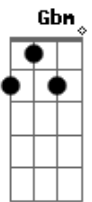

(Bm Gbm G D)

Bm Gbm
My burden erased, my life forgiven
G D
There is nothing that could take this love away
Bm Gbm
And my only desire, and my sold ambition
G
is to love You just the same

Bm Gbm G D
When only love could make a way
Bm Gbm G
You gave Your life In a beautiful exchange
Bm Gbm G D
When only love could break these chains
Bm Gbm G
You gave Your life In a beautiful exchange

A G Bm D
Holy are You God, Holy is Your name
A G A Bm
with everything i've got my heart will sing
D
How I love You

Acordes

© ukulele-chords.com

© ukulele-chords.com

© ukulele-chords.com

© ukulele-chords.com