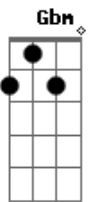

(Bm Gbm G D)

Bm Gbm
My burden erased, my life forgiven
G D
There is nothing that could take this love away
Bm Gbm
And my only desire, and my sold ambition
G
(Bm Gbm G D) is to love You just the same

Bm Gbm G D
When only love could make a way
Bm Gbm G
You gave Your life In a beautiful exchange
Bm Gbm G D
When only love could break these chains
Bm Gbm G
You gave Your life In a beautiful exchange

A G Bm D
Holy are You God, Holy is Your name
A G A Bm
with everything i've got my heart will sing
D
How I love You

Acordes

© ukulele-chords.com

© ukulele-chords.com

© ukulele-chords.com

© ukulele-chords.com