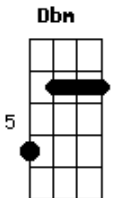

© ukulele-chords.com

© ukulele-chords.com