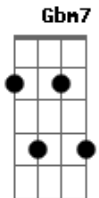

© ukulele-chords.com