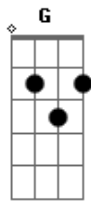

© ukulele-chords.com

© ukulele-chords.com