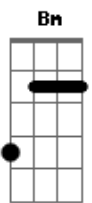

© ukulele-chords.com