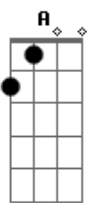

Hillsong Live - Always Will

Tom: D
Intro: Bm G D Em (2x)

Verse 1:
Where I go You will go
You never leave me
When I'm lost, there's always hope
In every high, in every low
You're standing next to me
In the fire, there's always hope

Pre-chorus:
I will lift my eyes
Let my heart cry out
You're alive, Alive
With an anthem we raise
Up our voice proclaim
You're alive, Alive

Chorus:
Your love keeps chasing me
And it always will
It always will
Your grace keeps changing me
And it always will
It always will

Verse 2:
In my joy, In my pain
You're right beside me
In your arms, there's always hope
When I fall You are there
Your mercy will catch me
All my hope, In christ alone

Chorus:
Your love keeps chasing me
And it always will
It always will
Your grace keeps changing me
And it always will
It always will
You gave your life away
Once and for all
Once and for all
Forever You will reign
And You always will
You always will

Bridge:
Woaah, Woaah, Woaah, Woaah (2x)
(Pre-chorus 2x)

Chorus:
Your love keeps chasing me
And it always will
It always will
Your grace keeps changing me
And it always will
It always will
You gave your life away
Once and for all
Once and for all
Forever You will reign
And You always will
You always will
Final: Woaah

Acordes

© ukulele-chords.com