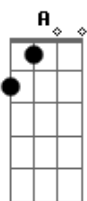

Hillsong Live - Always Will

Tom: D
Intro: Bm G D Em (2x)

Verse 1:
Where I go You will go
You never leave me
When I'm lost, there's always hope
In every high, in every low
You're standing next to me
In the fire, there's always hope

Pre-chorus:
I will lift my eyes
Let my heart cry out
You're alive, Alive
With an anthem we raise
Up our voice proclaim
You're alive, Alive

Chorus:
Your love keeps chasing me
And it always will
It always will
Your grace keeps changing me
And it always will
It always will

Verse 2:
In my joy, In my pain
You're right beside me
In your arms, there's always hope
When I fall You are there
Your mercy will catch me
All my hope, In christ alone

Chorus:
Your love keeps chasing me
And it always will
It always will
Your grace keeps changing me
And it always will
It always will
You gave your life away
Once and for all
Once and for all
Forever You will reign
And You always will
You always will

Bridge:
Wooaah, Wooaah, Wooaah, Wooaah (2x)
(Pre-chorus 2x)

Chorus:
Your love keeps chasing me
And it always will
It always will
Your grace keeps changing me
And it always will
It always will
You gave your life away
Once and for all
Once and for all
Forever You will reign
And You always will
You always will
Final: Wooaah

Acordes