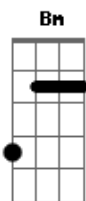

© ukulele-chords.com