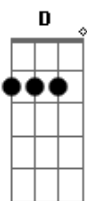

© ukulele-chords.com