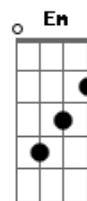

© ukulele-chords.com