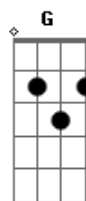

© ukulele-chords.com