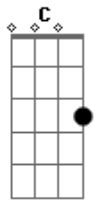

© ukulele-chords.com