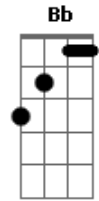

© ukulele-chords.com