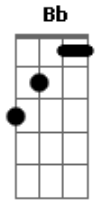

High School Musical: The Musical: The Series - The Rose Song

tom:

Intro: F C Dm C

[Primeira Parte]

F C Dm C
All my life, I've seen myself through your eyes

F C Dm C
Wonderin' if I am good enough for your time

Bb
You're hiding in the dark

C C7
But I'm reaching for the Sun

[Refrão Final]

F C Dm
'Cause I am more than what I am to you

Bb
You say I'm pretty, but I've got magic

That you never knew

F C Dm
And I won't be confined to your point of view

Bb
I'm breaking through the glass

You put me in 'cause

F C Dm
I am more than what I am to you

Bb
You say I'm perfect, but I've got thorns

With my petals too

F C Dm
And I won't be confined to your point of view

Bb
I'm breaking through the glass you put me in

'Cause my beauty's from within

Acordes

© ukulele-chords.com

© ukulele-chords.com

© ukulele-chords.com

© ukulele-chords.com

© ukulele-chords.com