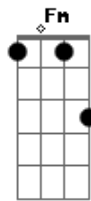

© ukulele-chords.com