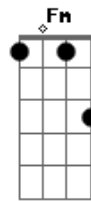

© ukulele-chords.com