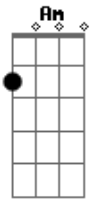

[Final]

B A
Ah-ohh, ahh-ohh
Gbm7 E
Puppy love's the love I got for you
B
Oh, oh
A E
Puppy love's the love I got for you

Acordes

© ukulele-chords.com

© ukulele-chords.com

© ukulele-chords.com

© ukulele-chords.com