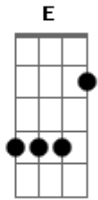

High School Musical: The Musical: The Series - Puppy Love

tom:

Intro: E
[Primeira Parte]

E B
Let's go for a W-A-L-K
Dbm A
I'll wait the whole dog day
E B
'Cause you're the only one I wanna chase
Dbm A
This spark is here to stay
E A B Dbm
I'm scruffy and eager, an over-achiever
Am A B
But hey, you rescued a golden retriever
E B
Just call my name, and I'll come runnin'
Dbm7 A
Jump for joy when you get home

E B
Life gets rough, but here's my promise
Dbm A
You'll never walk alone
E B Am A
I might not be trained, I might drive you insane
Gbm7 B
But there's no one more loyal or true
Gbm7 B E
Yeah, puppy love's the love I got for you

[Final]

B A
Ah-ohh, ahh-ohh
Gbm7 E
Puppy love's the love I got for you
B
Oh, oh
A E
Puppy love's the love I got for you

Acordes

© ukulele-chords.com

© ukulele-chords.com

© ukulele-chords.com

© ukulele-chords.com