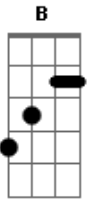

High School Musical: The Musical: The Series - Puppy Love

tom:

Intro: E
[Primeira Parte]

E B
Let's go for a W-A-L-K
Dbm A
I'll wait the whole dog day
E B
'Cause you're the only one I wanna chase
Dbm A
This spark is here to stay
E A B Dbm
I'm scruffy and eager, an over-achiever
Am A B
But hey, you rescued a golden retriever
E B
Just call my name, and I'll come runnin'
Dbm7 A
Jump for joy when you get home

E B
Life gets rough, but here's my promise
Dbm A
You'll never walk alone
E B Am A
I might not be trained, I might drive you insane
Gbm7 B
But there's no one more loyal or true
Gbm7 B E
Yeah, puppy love's the love I got for you

[Final]

B A
Ah-ohh, ahh-ohh
Gbm7 E
Puppy love's the love I got for you
B
Oh, oh
A E
Puppy love's the love I got for you

Acordes

© ukulele-chords.com

© ukulele-chords.com

© ukulele-chords.com

© ukulele-chords.com