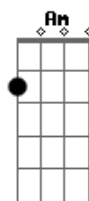

[Final]

B A
Ah-ohh, ahh-ohh
Gbm7 E
Puppy love's the love I got for you
B
Oh, oh
A E
Puppy love's the love I got for you

Acordes

© ukulele-chords.com

© ukulele-chords.com

© ukulele-chords.com

© ukulele-chords.com