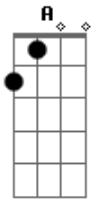

[Final]

B A
Ah-ohh, ahh-ohh
Gbm7 E
Puppy love's the love I got for you
B
Oh, oh
A E
Puppy love's the love I got for you

Acordes

© ukulele-chords.com

© ukulele-chords.com

© ukulele-chords.com

© ukulele-chords.com