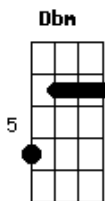

[Final]

B A
Ah-ohh, ahh-ohh
Gbm7 E
Puppy love's the love I got for you
B
Oh, oh
A E
Puppy love's the love I got for you

Acordes

© ukulele-chords.com

© ukulele-chords.com

© ukulele-chords.com

© ukulele-chords.com