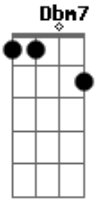

© ukulele-chords.com