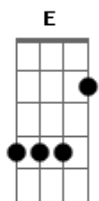

High School Musical: The Musical: The Series - Puppy Love

tom:

Intro: E
[Primeira Parte]

E B
Let's go for a W-A-L-K
Dbm A
I'll wait the whole dog day
E B
'Cause you're the only one I wanna chase
Dbm A
This spark is here to stay
E A B Dbm
I'm scruffy and eager, an over-achiever
Am A B
But hey, you rescued a golden retriever
E B
Just call my name, and I'll come runnin'
Dbm7 A
Jump for joy when you get home

E B
Life gets rough, but here's my promise
Dbm A
You'll never walk alone
E B Am A
I might not be trained, I might drive you insane
Gbm7 B
But there's no one more loyal or true
Gbm7 B E
Yeah, puppy love's the love I got for you

[Final]

B A
Ah-ohh, ahh-ohh
Gbm7 E
Puppy love's the love I got for you
B
Oh, oh
A E
Puppy love's the love I got for you

Acordes

© ukulele-chords.com

© ukulele-chords.com

© ukulele-chords.com

© ukulele-chords.com