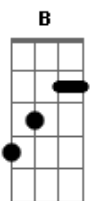

High School Musical: The Musical: The Series - Puppy Love

tom:

Intro: E
[Primeira Parte]

E B
Let's go for a W-A-L-K
Dbm A
I'll wait the whole dog day
E B
'Cause you're the only one I wanna chase
Dbm A
This spark is here to stay
E A B Dbm
I'm scruffy and eager, an over-achiever
Am A B
But hey, you rescued a golden retriever
E B
Just call my name, and I'll come runnin'
Dbm7 A
Jump for joy when you get home

E B
Life gets rough, but here's my promise
Dbm A
You'll never walk alone
E B Am A
I might not be trained, I might drive you insane
Gbm7 B
But there's no one more loyal or true
Gbm7 B E
Yeah, puppy love's the love I got for you

[Final]

B A
Ah-ohh, ahh-ohh
Gbm7 E
Puppy love's the love I got for you
B
Oh, oh
A E
Puppy love's the love I got for you

Acordes

© ukulele-chords.com

© ukulele-chords.com

© ukulele-chords.com

© ukulele-chords.com