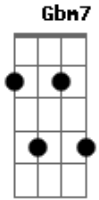

© ukulele-chords.com