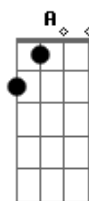

[Final]

B A
Ah-ohh, ahh-ohh
Gbm7 E
Puppy love's the love I got for you
B
Oh, oh
A E
Puppy love's the love I got for you

Acordes

© ukulele-chords.com

© ukulele-chords.com

© ukulele-chords.com

© ukulele-chords.com