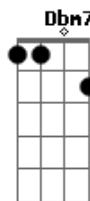

© ukulele-chords.com