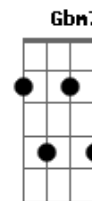

© ukulele-chords.com