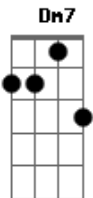

© ukulele-chords.com