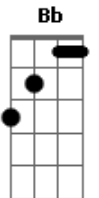

High School Musical: The Musical: The Series - Let You Go

tom:

F

[Primeira Parte]

F Dm C
Close the book before it turns to tragedy
Bb Dm C
Tear the tree house down, give up the fantasy
Bb F
Nothin' to regret since the day we met
C A Dm
Glad we took a chance makin' our own world
Bb F C
Perfectly imperfect like it had to be
Bb
Who thought their own first kiss
F Dm
Would turn into two heartbreaks?
F
'Cause, since we were young, I swore
C
I'd never walk away

[Refrão]

F C
I love you so much that I've gotta let you go
Dm
It couldn't last forever
C Bb
And I hope you find better
F C
I can't forget us, can't pretend we ain't broken
Dm

Acordes

© ukulele-chords.com

© ukulele-chords.com

© ukulele-chords.com

© ukulele-chords.com

© ukulele-chords.com

© ukulele-chords.com

It was good together
C Bb
But now I've gotta let you go

[Ponte]

Gm
I'm pickin' up pieces left and right
Dm C
Now that our hearts are both untied
F C
It'll take time, it'll take time
Gm
No one can say we didn't try
Dm C
I'll think of these days all my life
F C
It'll take time, it'll take time