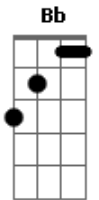

High School Musical: The Musical: The Series - Let You Go

tom:

F

[Primeira Parte]

F Dm C
Close the book before it turns to tragedy
Bb Dm C
Tear the tree house down, give up the fantasy
Bb F
Nothin' to regret since the day we met
C A Dm
Glad we took a chance makin' our own world
Bb F C
Perfectly imperfect like it had to be
Bb
Who thought their own first kiss
F Dm
Would turn into two heartbreaks?
F
'Cause, since we were young, I swore
C
I'd never walk away

[Refrão]

F C
I love you so much that I've gotta let you go
Dm
It couldn't last forever
C Bb
And I hope you find better
F C
I can't forget us, can't pretend we ain't broken
Dm

Acordes

© ukulele-chords.com

© ukulele-chords.com

© ukulele-chords.com

© ukulele-chords.com

© ukulele-chords.com

© ukulele-chords.com

It was good together

C Bb

But now I've gotta let you go