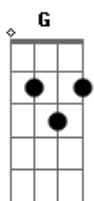

© ukulele-chords.com