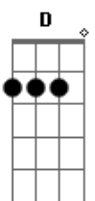

'Cause I'm gone
Oh, no
Just walk away
Oh, and don't look back
'Cause if my heart breaks it's gonna hurt so bad
You know I'm strong
But I can't take that
Before it's too late
Oh, just walk away
Walk, walk, walk away
Ooh, just walk away
Walk, walk, walk away
Just walk away

I've got to let it go
Oh, start protecting my heart and soul
'Cause I don't think I'll survive a goodbye again
Not again
Just walk away
Oh, and don't look back
'Cause if my heart breaks it's gonna hurt so bad
You know I'm strong
But I can't take that
Before it's too late
Oh, just walk away
Walk, walk, walk away
Walk away, walk away, yeah
Walk, walk, walk away
Walk away, walk away
Walk, walk, walk away
Walk away, walk away
Walk, walk, walk away
Walk away, walk away
Oh, no

Acordes

© ukulele-chords.com