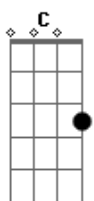

© ukulele-chords.com