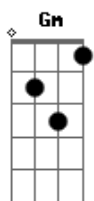

© ukulele-chords.com