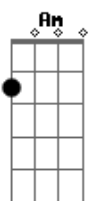

© ukulele-chords.com