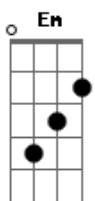

© ukulele-chords.com