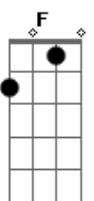

© ukulele-chords.com