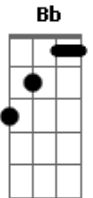

© ukulele-chords.com