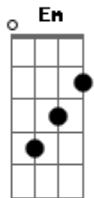

© ukulele-chords.com