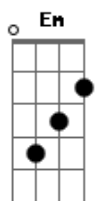

© ukulele-chords.com