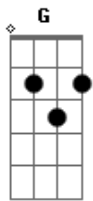

High Higs - Open Season

tom:

Intro: **D** **G**

[Primeira Parte]

D
Get on your knees

And I thought you can leave it all in your mind(it is) **G**

All in your mind(it is)

D
Crawl in the backseat old friend

It is really all in your mind(it is) **G**

All in your mind(you look)

[Refrão]

A
So tired of living like a kite, kite, kite, kite **G**

(**D** **G** **D** **G**)

[Segunda Parte]

D
Look at all the trees in the light

They are growing all in your mind(it is) **G**

All in your mind(it is)

D
G
Look at all the leaves in the fire, they are burning all in your mind(it is)

All in your mind(you look)

[Refrão]

A **G**
So tired of living like a kite, kite, kite, kite

(**D** **G** **D** **G**)

(**G** **A** **D**)

(**G** **A** **D**)

(**D** **G**)

D
G
Look at all the leaves in the fire, they are burning all in your mind(it is)

All in your mind(it is)

Acordes

© ukulele-chords.com