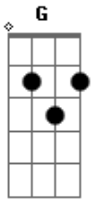

High Higs - Open Season

tom:

Intro: **D** **G**

[Primeira Parte]

D
Get on your knees

And I thought you can leave it all in your mind(it is) **G**

All in your mind(it is)

D
Crawl in the backseat old friend

It is really all in your mind(it is) **G**

All in your mind(you look)

[Refrão]

A
So tired of living like a kite, kite, kite, kite **G**

(**D** **G** **D** **G**)

[Segunda Parte]

D
Look at all the trees in the light

They are growing all in your mind(it is) **G**

All in your mind(it is)

D
G
Look at all the leaves in the fire, they are burning all in your mind(it is)

All in your mind(you look)

[Refrão]

A **G**
So tired of living like a kite, kite, kite, kite

(**D** **G** **D** **G**)
(**G** **A** **D**)
(**G** **A** **D**)
(**D** **G**)

D
G
Look at all the leaves in the fire, they are burning all in your mind(it is)

All in your mind(it is)

Acordes

© ukulele-chords.com