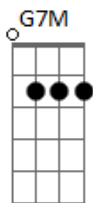

© ukulele-chords.com