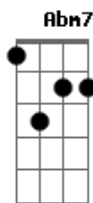

© ukulele-chords.com