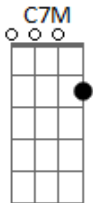

© ukulele-chords.com