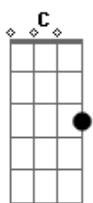

Hiatus Kaiyote - Red Room

tom:

Intro: Bm C7M C7M G7M
Bm Abm7 Abm11 G7M C

[Primeira Parte]

Bm
I got a red room
Dbm11
It is the red hour when the sun sets in my bedroom
Bm
I got a red room
Dbm11
It is the red hour when the sun sets in my bedroom
Bm Dbm11 C7M G7M
It feels like I'm inside a flower
Bm
I got a red room
Dbm11 C7M G7M

It is the red hour when the sun sets in my bedroom
Bm Dbm11 C7M G7M
It feels like I'm inside a flower
Bm Dbm11 C7M G7M
It feels like I'm inside my eyelids
Bm Abm7 Abm11
And I don't wanna be
G7M C Bm Dbm11 C7M G7M
Anywhere but here
Bm Abm7 Abm11
I don't wanna be
G7M C Bm Dbm11 C7M G7M Bm
Anywhere but here

E|-----|

Acordes

© ukulele-chords.com