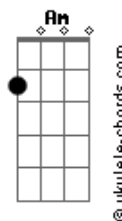

Hian Rastelly - On My Mind

tom:

Intro: Gm F Eb D
Yeah, yeah

(Gm F Eb D)

[Primeira Parte]

Gm F Eb D
I got a invitation for you
Gm F Eb D
Let's fall in love without rescue
Gm F Eb D
Can I be in your dirty thoughts
Gm F Eb D
Let you play a game, pick and choose

[Pré-Refrão]

Gm F Eb D
It's so risky, but don't matter now
Gm F Eb D
Baby I don't care about
Gm F Eb D7
Your problems, behaviors or that you have a boyfriend
Gm F
Yeah

[Refrão]

Eb D Gm F Eb
'Cause you always on my mind
D Gm F Eb
Always on my mind
D Gm F Eb
Always on my mind
D Gm F Eb D
Always on my mind

[Segunda Parte]

Gm F Eb D
I got a invitation for you
Gm F Eb D
Let's fall in love without rescue
Gm F Eb D
But tell me where did you go, I swear I'm losing my control
Gm F Eb
What I was expecting from you

[Pré-Refrão]

Acordes

D
Yeah I know
Gm F Eb D
It's so risky, but don't matter now
Gm F Eb D
Baby I don't care about
Gm F Eb D7
Your problems, behaviors or that you have a boyfriend
Gm F
Yeah

[Refrão]

Eb D Gm F Eb
'Cause you always on my mind
D Gm F Eb
Always on my mind
D Gm F Eb
Always on my mind
D Gm F Eb D
Always on my mind

[Ponte]

Gm F Eb D
Am I a friend or what for you?
Gm F Eb D
Listen up I won't hear excuses
Gm F Eb D7
Don't close this subject or even change that
Gm F
Yeah

[Refrão Final]

Eb D Gm F Eb
'Cause you always on my mind
D Gm F Eb
Always on my mind
D Gm F Eb
Always on my mind
D Gm F Eb D
Always on my mind
Gm F Eb
My mind
D Gm F Eb
Always on my mind
D Gm F Eb
Always on my mind
D Gm F
Always on my mind
Eb D Gm
Yeah you always on my mind