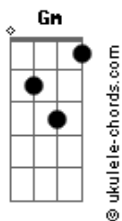

Hian Rastelly - On My Mind

tom:

Intro: Gm F Eb D
Yeah, yeah

(Gm F Eb D)

[Primeira Parte]

Gm F Eb D
I got a invitation for you
Gm F Eb D
Let's fall in love without rescue
Gm F Eb D
Can I be in your dirty thoughts
Gm F Eb D
Let you play a game, pick and choose

[Pré-Refrão]

Gm F Eb D
It's so risky, but don't matter now
Gm F Eb D
Baby I don't care about
Gm F Eb D7
Your problems, behaviors or that you have a boyfriend
Gm F
Yeah

[Refrão]

Eb D Gm F Eb
'Cause you always on my mind
D Gm F Eb
Always on my mind
D Gm F Eb
Always on my mind
D Gm F Eb D
Always on my mind

[Segunda Parte]

Gm F Eb D
I got a invitation for you
Gm F Eb D
Let's fall in love without rescue
Gm F Eb D
But tell me where did you go, I swear I'm losing my control
Gm F Eb
What I was expecting from you

[Pré-Refrão]

Acordes

D
Yeah I know
Gm F Eb D
It's so risky, but don't matter now
Gm F Eb D
Baby I don't care about
Gm F Eb D7
Your problems, behaviors or that you have a boyfriend
Gm F
Yeah

[Refrão]

Eb D Gm F Eb
'Cause you always on my mind
D Gm F Eb
Always on my mind
D Gm F Eb
Always on my mind
D Gm F Eb D
Always on my mind

[Ponte]

Gm F Eb D
Am I a friend or what for you?
Gm F Eb D
Listen up I won't hear excuses
Gm F Eb D7
Don't close this subject or even change that
Gm F
Yeah

[Refrão Final]

Eb D Gm F Eb
'Cause you always on my mind
D Gm F Eb
Always on my mind
D Gm F Eb
Always on my mind
D Gm F Eb D
Always on my mind
Gm F Eb
My mind
D Gm F Eb
Always on my mind
D Gm F Eb
Always on my mind
D Gm F
Always on my mind
Eb D Gm
Yeah you always on my mind