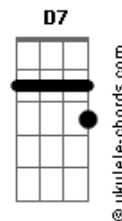

Hian Rastelly - On My Mind

tom:

Intro: Gm F Eb D
Yeah, yeah

(Gm F Eb D)

[Primeira Parte]

Gm F Eb D
I got a invitation for you
Gm F Eb D
Let's fall in love without rescue
Gm F Eb D
Can I be in your dirty thoughts
Gm F Eb D
Let you play a game, pick and choose

[Pré-Refrão]

Gm F Eb D
It's so risky, but don't matter now
Gm F Eb D
Baby I don't care about
Gm F Eb D7
Your problems, behaviors or that you have a boyfriend
Gm F
Yeah

[Refrão]

Eb D Gm F Eb
'Cause you always on my mind
D Gm F Eb
Always on my mind
D Gm F Eb
Always on my mind
D Gm F Eb D
Always on my mind

[Segunda Parte]

Gm F Eb D
I got a invitation for you
Gm F Eb D
Let's fall in love without rescue
Gm F Eb D
But tell me where did you go, I swear I'm losing my control
Gm F Eb
What I was expecting from you

[Pré-Refrão]

Acordes

D
Yeah I know
Gm F Eb D
It's so risky, but don't matter now
Gm F Eb D
Baby I don't care about
Gm F Eb D7
Your problems, behaviors or that you have a boyfriend
Gm F
Yeah

[Refrão]

Eb D Gm F Eb
'Cause you always on my mind
D Gm F Eb
Always on my mind
D Gm F Eb
Always on my mind
D Gm F Eb D
Always on my mind

[Ponte]

Gm F Eb D
Am I a friend or what for you?
Gm F Eb D
Listen up I won't hear excuses
Gm F Eb D7
Don't close this subject or even change that
Gm F
Yeah

[Refrão Final]

Eb D Gm F Eb
'Cause you always on my mind
D Gm F Eb
Always on my mind
D Gm F Eb
Always on my mind
D Gm F Eb D
Always on my mind
Gm F Eb
My mind
D Gm F Eb
Always on my mind
D Gm F Eb
Always on my mind
D Gm F
Always on my mind
Eb D Gm
Yeah you always on my mind