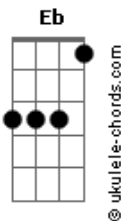

Hian Rastelly - On My Mind

tom:

Intro: Gm F Eb D
Yeah, yeah

(Gm F Eb D)

[Primeira Parte]

Gm F Eb D
I got a invitation for you
Gm F Eb D
Let's fall in love without rescue
Gm F Eb D
Can I be in your dirty thoughts
Gm F Eb D
Let you play a game, pick and choose

[Pré-Refrão]

Gm F Eb D
It's so risky, but don't matter now
Gm F Eb D
Baby I don't care about
Gm F Eb D7
Your problems, behaviors or that you have a boyfriend
Gm F
Yeah

[Refrão]

Eb D Gm F Eb
'Cause you always on my mind
D Gm F Eb
Always on my mind
D Gm F Eb
Always on my mind
D Gm F Eb D
Always on my mind

[Segunda Parte]

Gm F Eb D
I got a invitation for you
Gm F Eb D
Let's fall in love without rescue
Gm F Eb D
But tell me where did you go, I swear I'm losing my control
Gm F Eb
What I was expecting from you

[Pré-Refrão]

Acordes

D
Yeah I know
Gm F Eb D
It's so risky, but don't matter now
Gm F Eb D
Baby I don't care about
Gm F Eb D7
Your problems, behaviors or that you have a boyfriend
Gm F
Yeah

[Refrão]

Eb D Gm F Eb
'Cause you always on my mind
D Gm F Eb
Always on my mind
D Gm F Eb
Always on my mind
D Gm F Eb D
Always on my mind

[Ponte]

Gm F Eb D
Am I a friend or what for you?
Gm F Eb D
Listen up I won't hear excuses
Gm F Eb D7
Don't close this subject or even change that
Gm F
Yeah

[Refrão Final]

Eb D Gm F Eb
'Cause you always on my mind
D Gm F Eb
Always on my mind
D Gm F Eb
Always on my mind
D Gm F Eb D
Always on my mind
Gm F Eb
My mind
D Gm F Eb
Always on my mind
D Gm F Eb
Always on my mind
D Gm F
Always on my mind
Eb D Gm
Yeah you always on my mind