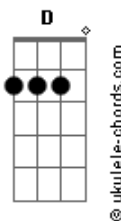

Hian Rastelly - On My Mind

tom:

Intro: Gm F Eb D
Yeah, yeah

(Gm F Eb D)

[Primeira Parte]

Gm F Eb D
I got a invitation for you
Gm F Eb D
Let's fall in love without rescue
Gm F Eb D
Can I be in your dirty thoughts
Gm F Eb D
Let you play a game, pick and choose

[Pré-Refrão]

Gm F Eb D
It's so risky, but don't matter now
Gm F Eb D
Baby I don't care about
Gm F Eb D7
Your problems, behaviors or that you have a boyfriend
Gm F
Yeah

[Refrão]

Eb D Gm F Eb
'Cause you always on my mind
D Gm F Eb
Always on my mind
D Gm F Eb
Always on my mind
D Gm F Eb D
Always on my mind

[Segunda Parte]

Gm F Eb D
I got a invitation for you
Gm F Eb D
Let's fall in love without rescue
Gm F Eb D
But tell me where did you go, I swear I'm losing my control
Gm F Eb
What I was expecting from you

[Pré-Refrão]

Acordes

D
Yeah I know
Gm F Eb D
It's so risky, but don't matter now
Gm F Eb D
Baby I don't care about
Gm F Eb D7
Your problems, behaviors or that you have a boyfriend
Gm F
Yeah

[Refrão]

Eb D Gm F Eb
'Cause you always on my mind
D Gm F Eb
Always on my mind
D Gm F Eb
Always on my mind
D Gm F Eb D
Always on my mind

[Ponte]

Gm F Eb D
Am I a friend or what for you?
Gm F Eb D
Listen up I won't hear excuses
Gm F Eb D7
Don't close this subject or even change that
Gm F
Yeah

[Refrão Final]

Eb D Gm F Eb
'Cause you always on my mind
D Gm F Eb
Always on my mind
D Gm F Eb
Always on my mind
D Gm F Eb D
Always on my mind
Gm F Eb
My mind
D Gm F Eb
Always on my mind
D Gm F Eb
Always on my mind
D Gm F
Always on my mind
Eb D Gm
Yeah you always on my mind