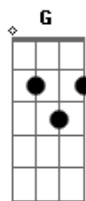

© ukulele-chords.com