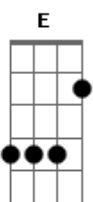

Hey Monday - Run, Don't Walk

Tom: E
Intro: E

(Dbm A E B)2x

E B
I am restless, and I keep trembling
Gbm A
Everyone watch me as I descend
E B
Into a feeling that's overwhelming me
Gbm A
I finally stopped, stopped making sense

A B A B
I can't stop talking to myself, I'm a desperate cry for help

Dbm A E
Run don't walk the sky is falling through

Don't talk, tonight I'm so confused

I'm lost, I'm lost with you

Dbm A E B
I don't care where we are, or where were heading to

A B
But I know I'm lost, I'm lost with you, with you

E
Your mouth keeps moving

But I've lost focus now

Gbm A
Clock keeps ticking, times running out

E B
Where were heading there's no heading back

Gbm A
Tripping, ugly, I'm losing ground

A B A B
I can't stop talking to myself, I'm a desperate cry for help

Dbm A E
Run don't walk the sky is falling through

Don't talk, tonight I'm so confused

I'm lost, I'm lost with you

Dbm A E
I don't care where we are, or where were heading to

A B
But I know I'm lost, I'm lost with you, with you

Gbm Abm
For the record, when I'm with you

Things are looking better

For once everything is brighter

Than the darkness before you

Run don't walk the sky is falling through
Don't talk, tonight I'm so confused
I'm lost, I'm lost with you

Dbm A E
Run don't walk the sky is falling through

Don't talk, tonight I'm so confused

I'm lost, I'm lost with you

Dbm A E
I don't care where we are, or where were heading to

E
But I know I'm lost, I'm lost with you, with you

Acordes