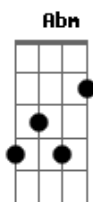

© ukulele-chords.com