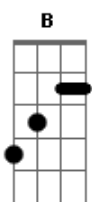

© ukulele-chords.com