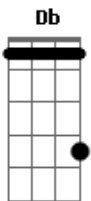

Db
Let's get reckless dance with our hands
Ab
To the beat, don't let this slip through our fingers
Bb
It feels insane
Gb
Don't you put up a fight

Pré-refrão:
Bbm
Let's rough it up
Ab
Till they shut it down

Refrão:
Db Ab
It's oh, oh, obvious
Bbm Gb
Right here's where the party starts
Db Ab
With you and me all alone
Bbm Gb
No one has to know
Db Ab Bbm
It's oh, oh, obvious to me
Gb
How it's gonna be
Db Ab
Oh, oh, obvious
Bbm Gb
When you come close to me

Db
Let's make a scene like the movies in our dreams
Ab
Make me scream, take me down no one's watching
Bb Gb
Close your eyes, play it back and rewind

Db
So surreal
Ab
As the story unfolds on the screen

Stop stalling, the credits are rolling
Bb
Hold me now

Before we run out of time Gb

Pré-refrão:
Bbm
Let's rough it up
Ab
Till the end of the night

Refrão:
Db Ab
It's oh, oh, obvious
Bbm Gb
Right here's where the party starts
Db Ab
With you and me all alone
Bbm Gb
No one has to know
Db Ab Bbm
It's oh, oh, obvious to me
Gb
How it's gonna be
Db Ab
Oh, oh, obvious
Bbm Gb
When you come close to me
Intro: Db Gb Bb Ab
Db Gb Ab

Bbm Ab
It's oh, oh, obvious
Bbm
One Kiss
Ab Gb
It's easy to see
Ab
You and me

Refrão (2x):
Db Ab
It's oh, oh, obvious
Bbm Gb
Right here's where the party starts
Db Ab
With you and me all alone
Bbm Gb
No one has to know
Db Ab Bbm
It's oh, oh, obvious to me
Gb
How it's gonna be
Db Ab
Oh, oh, obvious
Bbm Gb
When you come close to me

Acordes

© ukulele-chords.com