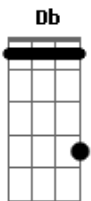

Db
Let's get reckless dance with our hands
Ab
To the beat, don't let this slip through our fingers
Bb
It feels insane
Gb
Don't you put up a fight

Pré-refrão:
Bbm
Let's rough it up
Ab
Till they shut it down

Refrão:
Db Ab
It's oh, oh, obvious
Bbm Gb
Right here's where the party starts
Db Ab
With you and me all alone
Bbm Gb
No one has to know
Db Ab Bbm
It's oh, oh, obvious to me
Gb
How it's gonna be
Db Ab
Oh, oh, obvious
Bbm Gb
When you come close to me

Db
Let's make a scene like the movies in our dreams
Ab
Make me scream, take me down no one's watching
Bb Gb
Close your eyes, play it back and rewind

Db
So surreal
Ab
As the story unfolds on the screen

Stop stalling, the credits are rolling
Bb
Hold me now
Gb
Before we run out of time

Pré-refrão:
Bbm
Let's rough it up
Ab
Till the end of the night

Refrão:
Db Ab
It's oh, oh, obvious
Bbm Gb
Right here's where the party starts
Db Ab
With you and me all alone
Bbm Gb
No one has to know
Db Ab Bbm
It's oh, oh, obvious to me
Gb
How it's gonna be
Db Ab
Oh, oh, obvious
Bbm Gb
When you come close to me
Intro: Db Gb Bb Ab
Db Gb Ab

Bbm Ab
It's oh, oh, obvious
Bbm
One Kiss
Ab Gb
It's easy to see
Ab
You and me

Refrão (2x):
Db Ab
It's oh, oh, obvious
Bbm Gb
Right here's where the party starts
Db Ab
With you and me all alone
Bbm Gb
No one has to know
Db Ab Bbm
It's oh, oh, obvious to me
Gb
How it's gonna be
Db Ab
Oh, oh, obvious
Bbm Gb
When you come close to me

Acordes

© ukulele-chords.com