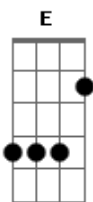

© ukulele-chords.com