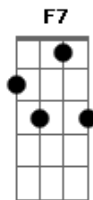

Hether - Falling in Loves too Mean

tom:

Intro: Dbm D A E
Dbm D A E

Dbm D Did I wake you up?
A E Were you sleepin'? Are you there?
Dbm D Did you call my bluff?
A E When I told you I don't care

Bm Dbm If I'd let you go Forever
A D Would you stay here in my dreams?
Bm Dbm I know that it hurts you
A E D But falling in love's too mean

(Dbm D A E)
(Dbm D A E)

Dbm D Try to sympathize
A E

With my feelings, it's my life
Dbm D Your moon-colored eyes
A E They shine on me with reprise
Bm Dbm If I'd let you go Forever
A D Would you stay here in my dreams?
Bm Dbm I know that it hurts you
A E D But falling in love's too mean

F C Gm Do you love me? (Ah)
Am Do you love me, baby, yeah?
F C Gm Do you love me? (Ah)
Am Do you love me, baby, yeah?
F F7 Bb Gm Do you love me?

[Final] Am C F
Bb F Am

Acordes

© ukulele-chords.com

© ukulele-chords.com

© ukulele-chords.com

© ukulele-chords.com

© ukulele-chords.com

© ukulele-chords.com

© ukulele-chords.com

© ukulele-chords.com

© ukulele-chords.com

© ukulele-chords.com

© ukulele-chords.com