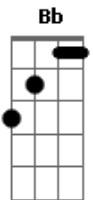

© ukulele-chords.com