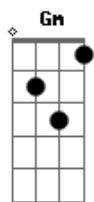

© ukulele-chords.com