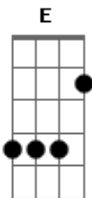

© ukulele-chords.com