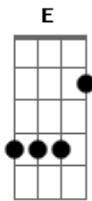

© ukulele-chords.com