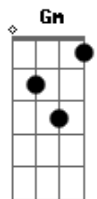

© ukulele-chords.com