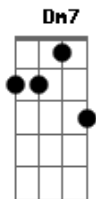

© ukulele-chords.com

© ukulele-chords.com