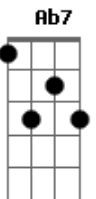

© ukulele-chords.com