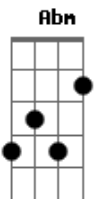

© ukulele-chords.com