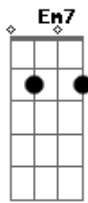

Fm **Bb7**
 Meu sol de bem querer

Acordes

Am7 ukulele-chords.com

G ukulele-chords.com

Fm7 ukulele-chords.com

F7M ukulele-chords.com

C7M ukulele-chords.com

C ukulele-chords.com

C7 ukulele-chords.com

Am7 ukulele-chords.com

Dm7 ukulele-chords.com

Fm7 ukulele-chords.com

E ukulele-chords.com

Bb7 ukulele-chords.com

Em7 ukulele-chords.com

Gb7 ukulele-chords.com