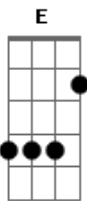

Am7 ukulele-chords.com

G ukulele-chords.com

Fm7 ukulele-chords.com

E ukulele-chords.com