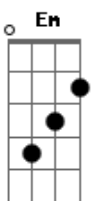

© ukulele-chords.com