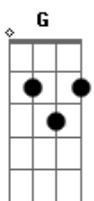

© ukulele-chords.com