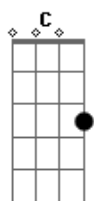

## Acordes

© ukulele-chords.com

© ukulele-chords.com

© ukulele-chords.com

© ukulele-chords.com

© ukulele-chords.com

Just to be with you  
 Ooh ooh ooh ooh ooh ooh  
 I'd give up half of forever  
 Just to be with you  
 [Segunda Parte]  
 So baby be mine when the sun sets  
 Til the day that it doesn't come up yea  
 Run away til our lungs give up  
 I'll breathe your air til I turn to the dust  
 [Refrão]