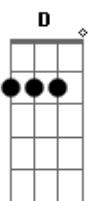

© ukulele-chords.com