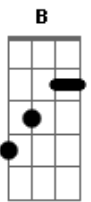

Henrik Nagy - That's Fine

Tom: G

^C ^D ^G
It's so easy to see,
^C ^D ^G
That you're in love with me.
^C ^D ^G
Carve your name next to mine,
^C
On that big old tree,
^D ^G
Tie, you want it to be.

^C ^D ^G
Bring me things from the store,
^C ^D ^G
And put it at my front door.
^C ^D ^G
I've lost count of the times
^C
This has happened before,
^D ^G
Not that I keep 'em score.

Refrão:

^G ^B
'Cause I do the same for you
^B ^C
Just like I'm supposed to do
^G
I'm yours,
^D
You're mine,
^G ^B
If you ever feel in blue
^B ^C
Rest te shore up in their tub,
^G
We just pick up

Where we lift off
^D ^C
Then we toll the line
^G
That's fine.

^C ^D ^G
Sunday's breakfast in bed,
^C ^D ^G
Strawberry jam on some bread.
^C ^D ^G
And if you feel like doing anything today,
^C
Then go ahead,
^D ^G

I'll just lay here, instead...

Refrão:

^G ^B
'Cause I do the same for you,
^B ^C
Just like I'm supposed to do.
^G
I'm yours,
^D
You're mine,
^G ^B
If you ever feel in blue
^B ^C
Rest te shore up in their tub,
^G
We just pick up,

Where we lift off,
^D ^C
Then we toll the line,
^G
That's fine!

^G ^B
If you ever feel in blue
^B ^C
Rest te shore up in their tub,
^G
We just pick up,

Where we lift off,
^D ^C
Then we toll the line,
^G
That's fine!

^G ^B
'Cause I do the same for you,
^B ^C
Just like I'm supposed to do.
^G
I'm yours,
^D
You're mine,
^G ^B
If you ever feel in blue
^B ^C
Rest te shore up in their tub,
^G
We just pick up,

Where we lift off,
^D ^C
Then we toll the line,
^G
That's fine!

Acordes

© ukulele-chords.com