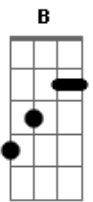

Henrik Nagy - That's Fine

Tom: G

^C It's so easy to see,
^D That you're in love with me.
^G Carve your name next to mine,
^C On that big old tree,
^D Tie, you want it to be.

^C Bring me things from the store,
^D And put it at my front door.
^G I've lost count of the times
^C This has happened before,
^D Not that I keep 'em score.

Refrão:

^G 'Cause I do the same for you
^B Just like I'm supposed to do
^C I'm yours,
^D You're mine,
^G If you ever feel in blue
^B Rest te shore up in their tub,
^C We just pick up
^D Where we lift off
^C Then we toll the line
^G That's fine.

^C Sunday's breakfast in bed,
^D Strawberry jam on some bread.
^G And if you feel like doing anything today,
^C Then go ahead,
^D

I'll just lay here, instead...

Refrão:

^G 'Cause I do the same for you,
^B Just like I'm supposed to do.
^C I'm yours,
^D You're mine,
^G If you ever feel in blue
^B Rest te shore up in their tub,
^C We just pick up,
^D Where we lift off,
^C Then we toll the line,
^G That's fine!

^G If you ever feel in blue
^B Rest te shore up in their tub,
^C We just pick up,
^D Where we lift off,
^C Then we toll the line,
^G That's fine!

^G 'Cause I do the same for you,
^B Just like I'm supposed to do.
^C I'm yours,
^D You're mine,
^G If you ever feel in blue
^B Rest te shore up in their tub,
^C We just pick up,
^D Where we lift off,
^C Then we toll the line,
^G That's fine!

Acordes

© ukulele-chords.com