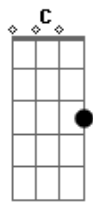

© ukulele-chords.com