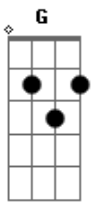

© ukulele-chords.com