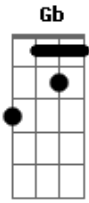

© ukulele-chords.com