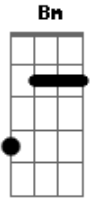

© ukulele-chords.com