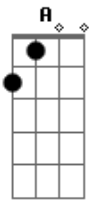

Helluva Boss - I.M.P Jingle

tom:
When you want somebody gone
And you don't want to wait too long
Call the Immediate Murder Professionals
Hand grenade or cyanide
We'll make it look like suicide

The Immediate Murder Professionals
We do our job so well
Because we come straight up from hell
We'll kill your husband or your wife
We'll even let you keep the knife
We're the Immediate Murder Professionals
Kids die for free

Acordes

© ukulele-chords.com

© ukulele-chords.com

© ukulele-chords.com

© ukulele-chords.com

© ukulele-chords.com