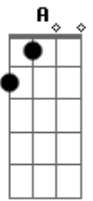

© ukulele-chords.com