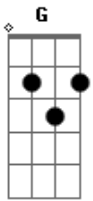

© ukulele-chords.com

© ukulele-chords.com