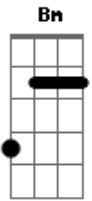

© ukulele-chords.com