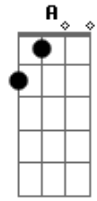

© ukulele-chords.com