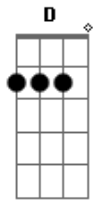

Helluva Boss - I.M.P Jingle

tom:
When you want somebody gone
And you don't want to wait too long
Call the Immediate Murder Professionals
Hand grenade or cyanide
We'll make it look like suicide

The Immediate Murder Professionals
We do our job so well
Because we come straight up from hell
We'll kill your husband or your wife
We'll even let you keep the knife
We're the Immediate Murder Professionals
Kids die for free

Acordes