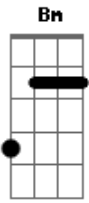

© ukulele-chords.com