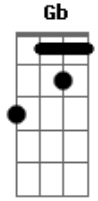

© ukulele-chords.com