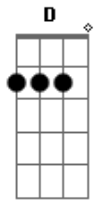

Helluva Boss - I.M.P Jingle

tom:
When you want somebody gone
And you don't want to wait too long
Call the Immediate Murder Professionals
Hand grenade or cyanide
We'll make it look like suicide

The Immediate Murder Professionals
We do our job so well
Because we come straight up from hell
We'll kill your husband or your wife
We'll even let you keep the knife
We're the Immediate Murder Professionals
Kids die for free

Acordes

© ukulele-chords.com