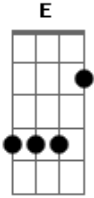

Halloween - Don't Stop Being Crazy

tom:
A

Pre-chorus:

F#m, G
F#m, G, A

Acordes

© ukulele-chords.com

© ukulele-chords.com

© ukulele-chords.com

© ukulele-chords.com

Bridge:

G, D, E (all power chords)

Last pre-chorus:

G#m, A
G#m, A, B

The last chorus is lifted one whole step...
For the outro play the verse riff...