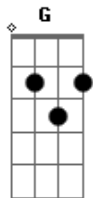

Halloween - Don't Stop Being Crazy

tom:
A

Pre-chorus:

F#m, G
F#m, G, A

Acordes

© ukulele-chords.com

© ukulele-chords.com

© ukulele-chords.com

© ukulele-chords.com

Bridge:

G, D, E (all power chords)

Last pre-chorus:

G#m, A
G#m, A, B

The last chorus is lifted one whole step...
For the outro play the verse riff...