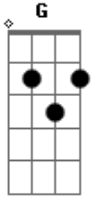

Halloween - Don't Stop Being Crazy

tom:
A

Pre-chorus:

F#m, G
F#m, G, A

Acordes

© ukulele-chords.com

© ukulele-chords.com

© ukulele-chords.com

© ukulele-chords.com

Bridge:

G, D, E (all power chords)

Last pre-chorus:

G#m, A
G#m, A, B

The last chorus is lifted one whole step...
For the outro play the verse riff...