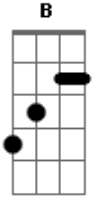

Halloween - Don't Stop Being Crazy

tom:
A

Pre-chorus:

F#m, G
F#m, G, A

Acordes

© ukulele-chords.com

© ukulele-chords.com

© ukulele-chords.com

© ukulele-chords.com

Bridge:

G, D, E (all power chords)

Last pre-chorus:

G#m, A
G#m, A, B

The last chorus is lifted one whole step...
For the outro play the verse riff...