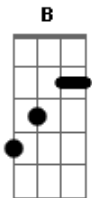

Halloween - Don't Stop Being Crazy

tom:
A

Pre-chorus:

F#m, G
F#m, G, A

Acordes

© ukulele-chords.com

© ukulele-chords.com

© ukulele-chords.com

© ukulele-chords.com

Bridge:

G, D, E (all power chords)

Last pre-chorus:

G#m, A
G#m, A, B

The last chorus is lifted one whole step...
For the outro play the verse riff...