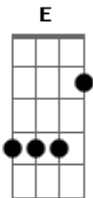

Halloween - Don't Stop Being Crazy

tom:
A

Pre-chorus:

F#m, G
F#m, G, A

Acordes

© ukulele-chords.com

© ukulele-chords.com

© ukulele-chords.com

© ukulele-chords.com

Bridge:

G, D, E (all power chords)

Last pre-chorus:

G#m, A
G#m, A, B

The last chorus is lifted one whole step...
For the outro play the verse riff...