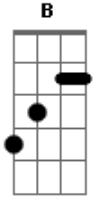

Halloween - Don't Stop Being Crazy

tom:
A

Pre-chorus:

F#m, G
F#m, G, A

Acordes

© ukulele-chords.com

© ukulele-chords.com

© ukulele-chords.com

© ukulele-chords.com

Bridge:

G, D, E (all power chords)

Last pre-chorus:

G#m, A
G#m, A, B

The last chorus is lifted one whole step...
For the outro play the verse riff...