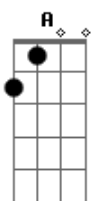

© ukulele-chords.com