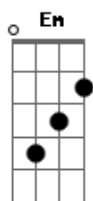

© ukulele-chords.com