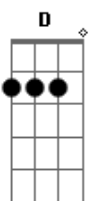

© ukulele-chords.com