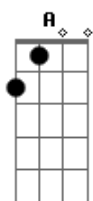

© ukulele-chords.com