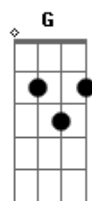

© ukulele-chords.com