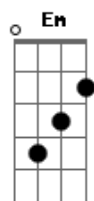

© ukulele-chords.com