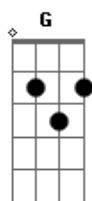

© ukulele-chords.com