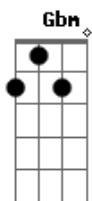

© ukulele-chords.com