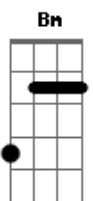

Hellbound Glory - Damned Angel

tom:

Intro: D Bm Gbm A
G A G A

[Primeira Parte]

D Bm
Mama says you'll be the death of me
Gbm A
You're like methamphetamines
Em A
When I hear you pull my strings
G A
When you go and get in my dreams

[Refrão]

D
Damned angel
Bm
Damned angel
G A
Get me all twisted and tangled
D Bm Gbm A
I swear you tear my heart in two
G
Damned angel
A D
It's painful loving you

[Segunda Parte]

D Bm
Here I am caught in a vice
Gbm
You turn it once
A
You turn it twice

Em A
Running round with some rich guy
G A
I get a feeling like I wanna die

[Refrão]

D
Damned angel
Bm
Damned angel
G A
Get me all twisted and tangled
D Bm Gbm A
I swear you tear my heart in two
G
Damned angel
A D
It's painful loving you

(D Bm Gbm A)
(G A G A)

[Refrão]

D
Damned angel
Bm
Damned angel
G A
Get my heart mixed up and mangled
D Bm Gbm A
You're all sharp angles through and through
G
Damned angel
A D
It's painful loving you

[Final] D Bm Gbm A
G A D

Acordes

© ukulele-chords.com