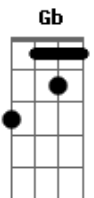

© ukulele-chords.com