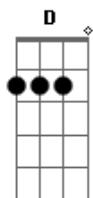

Helene Fischer - Goodbye My Love

Tom: D

Goodbye My Love Helene Fischer
Intro: Bm Gb7

Bm Em
You turn and walk away
A7 D
The wind is cold, so cold today
Em
But I know that you'll return
Bm
It's one thing that I've learned
Em Gb
To listen to my heart when it believes
Bm Em
The night is endless now
A7 D
But I'll be strong, you showed me how
Em
Before I let you go,
Bm
The world I used to know
Em Gb B
You gave me all the hope I need
E
Goodbye my love until we meet again
B
I know that you must go it's not the end
Gb
May happiness be yours along the way
E B
And where you go may love be yours each day
E
My love I know you have to say farewell
B

I'll be alright now I know time will tell
Gb
One day you will return I don't know when
E Gb B
Goodbye my love until we meet again
Bm Em
The light of spring comes soon
A7 D
Beneath the snow a flower blooms
Em
Before that time has dawned
Bm
I'll hold you in my arms
Em Gb B
I know that you'll be back one day
E
Goodbye my love until we meet again
B
I know that you must go it's not the end
Gb
May happiness be yours along the way
E B
And where you go may love be yours each day
E
My love I know you have to say farewell
B
I'll be alright now I know time will tell
Gb
One day you will return I don't know when
E Gb B
Goodbye my love until we meet again
E Gb B
Goodbye my love until we meet again

Acordes