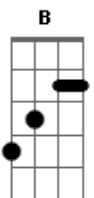

© ukulele-chords.com