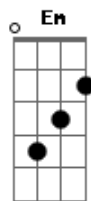

© ukulele-chords.com