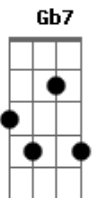

© ukulele-chords.com