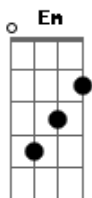

© ukulele-chords.com