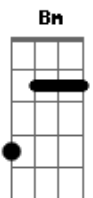

© ukulele-chords.com

© ukulele-chords.com