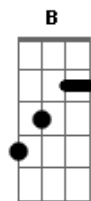

© ukulele-chords.com