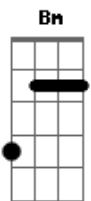

© ukulele-chords.com