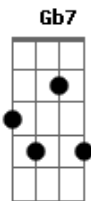

© ukulele-chords.com