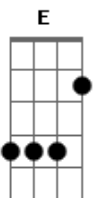

© ukulele-chords.com