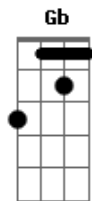

© ukulele-chords.com