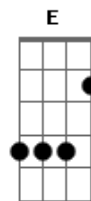

© ukulele-chords.com