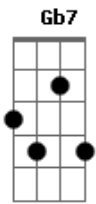

© ukulele-chords.com