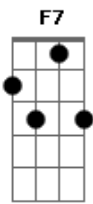

© ukulele-chords.com