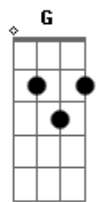

Helen Humes - Body And Soul

Tom: G

Intro: G Am7 Bm7 Bbm7 Am7 Fdim

Am7 Am7 Cdim D7 D
My heart is sad and lonely;
G Am7 Bm7 Bbm7 Am7 Fdim
For you I sigh, for you dear only.
Am Am7 B7
Why haven't you seen it?
Em7 D7 D G
I'm all for you body and soul.
Am7 Am7 Cdim D7 D
I spend my days in long - ing
G Am7 Bm7 Bbm7 Am7 Fdim
And wond'ring why it's me you're wronging;
Am Am7 B7
I tell you I mean it,
Em7 D7 D G Gb7

I'm all for you body and soul.

Bridge:

G Em7 G D7
I can't believe it, it's hard to conceive it,
G Am D7 G
That you turn away romance.
Am7 Cdim G Gb7
Are you pretending? It looks like the ending,
Am7 C D7 G Gb7 F7 E7
Unless I could have one more chance to prove, dear,
Am7 Am7 Cdim D7 D
My life a wreck you're making;
G Am7 Bm7 Bbm7 Am7 Fdim
You know I'm yours for just the taking
Am Am7 B7
I'd gladly surrender
Em7 D7 D G
Myself to you body and soul.

Acordes

© ukulele-chords.com