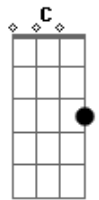

© ukulele-chords.com