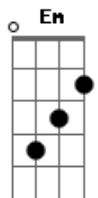

© ukulele-chords.com