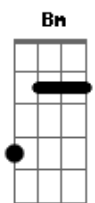

Heathers The Musical - Seventeen

tom:
Gbm
Fine, we're damaged
Really damaged
But that does not make us wise
A
We're not special, we're not different
We don't choose who lives or dies
A
Let's be normal, see bad movies
Ab
Sneak a beer and watch tv
Db
We'll bake brownies or go bowling
E
Don't you want a life with me?
D Bm
Can't we be seventeen?
Dbm D
That's all I want to do
E A
If you could let me in
Dbm A Gbm
I could be good with you
People hurt us
Or they vanish
A
And you're right it really blows
But we let go
Take a deep breath
A
Then go buy some summer clothes
We'll go camping
Play some poker
Ab
Then we'll eat some chilli fries
Maybe prom night
Maybe dancing
E

Don't stop looking in my eyes
Your eyes

Bm
Can't we be seventeen
Dbm D
Is that so hard to do?
E A
If you could let me in
Ab E
I could be good with you
Bm
Let us be seventeen
Dbm D
If we've still got the right

E A
So what's it gonna be
I wanna be with you
I wanna be with you
I wanna be with you

Tonight
(F D C A)
(G F D A Gbm)

Yeah we're damaged
Badly damaged
A
But your love's too good to lose
Hold me tighter
Even closer
A
I'll stay if I'm what you choose
Can't we be seventeen?
Gbm
If I am what you choose
If we've still got the right
D
'Cause you're the one I choose
You're the one I choose
Gbm
You're the one I choose

Acordes

© ukulele-chords.com

© ukulele-chords.com

© ukulele-chords.com

© ukulele-chords.com

© ukulele-chords.com

© ukulele-chords.com

© ukulele-chords.com

ukulele-chords.com

© ukulele-chords.com

© ukulele-chords.com

© ukulele-chords.com