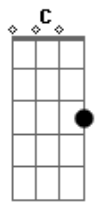

© ukulele-chords.com