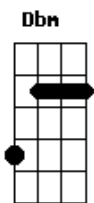

© ukulele-chords.com

ukulele-chords.com