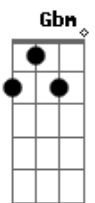

Heathers The Musical - Seventeen

tom:
Gbm
Fine, we're damaged
Really damaged
But that does not make us wise
A
We're not special, we're not different
We don't choose who lives or dies
A
Let's be normal, see bad movies
Ab
Sneak a beer and watch tv
Db
We'll bake brownies or go bowling
E
Don't you want a life with me?
D Bm
Can't we be seventeen?
Dbm D
That's all I want to do
E A
If you could let me in
Dbm A Gbm
I could be good with you
People hurt us
Or they vanish
A
And you're right it really blows
But we let go
Take a deep breath
A
Then go buy some summer clothes
We'll go camping
Play some poker
Ab
Then we'll eat some chilli fries
Maybe prom night
Maybe dancing
E

Don't stop looking in my eyes
Your eyes

Bm
Can't we be seventeen
Dbm D
Is that so hard to do?
E A
If you could let me in
Ab E
I could be good with you
Bm
Let us be seventeen
Dbm D
If we've still got the right

E A
So what's it gonna be
I wanna be with you
I wanna be with you
I wanna be with you

Tonight
(F D C A)
(G F D A Gbm)

Yeah we're damaged
Badly damaged
A
But your love's too good to lose
Hold me tighter
Even closer
A
I'll stay if I'm what you choose
Can't we be seventeen?
Gbm
If I am what you choose
If we've still got the right
D
'Cause you're the one I choose
You're the one I choose
Gbm
You're the one I choose

Acordes

© ukulele-chords.com