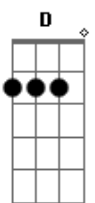

© ukulele-chords.com

© ukulele-chords.com