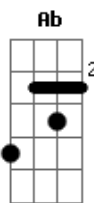

© ukulele-chords.com