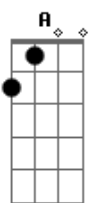

© ukulele-chords.com