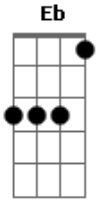

Heathers The Musical - Lifeboat

tom: Gm

Gm
I float in a boat
Gm Eb7M
In a raging black ocean

Low in the water
Eb7M Cm
And nowhere to go
F

The tiniest lifeboat
Gm
With people I know

Gm
Cold, clammy, and crowded
Gm Eb7M
The people smell desperate
We'll sink any minute

Eb7M Cm
So someone must go
F

The tiniest lifeboat
Gm
With the people I know

Gb Acordes

© ukulele-chords.com

© ukulele-chords.com

© ukulele-chords.com

© ukulele-chords.com

© ukulele-chords.com