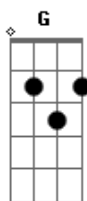

B
Am I patient for nothing?
Db
Why can't you show me a little sympathy?
B Db
Tell me something is coming please

Eb B
Just a word from you to hold on to
Db Gb
Before the night is come
B Db Eb
Can't you see we're living on the run?
Eb B
Baby close your eyes and realize
Db Gb
Before it comes undone
B Db B
Can't you see we're living on the run?
B Db
Oh oh... living on the run
Oh oh... living on the run

Eb
In bed with a stranger
Db
That's I feel so not better again.
Eb
No you are not sleeping maiden.
B Eb Db
Don't pretend
Eb
Now it seems like I'm screaming
Db

Crying out but I can not hear a sound
Eb
Like the sand in the hourglass
B Eb Db
I am running out
B
Am I patient for nothing?
Db
Why can't you show me a little sympathy?
B Db
Tell me something is coming please

Eb B
Just a word from you to hold on to
Db Gb
Before the night is come
B Db Eb
Can't you see we're living on the run?
Eb B
Baby close your eyes and realize
Db Gb
Before it comes undone
B Db B
Can't you see we're living on the run?
B Db
Oh oh... living on the run
Oh oh... living on the run
Ab B
Why are we wasting all time
Db B Db B
Who needs another empty night

Ebm B
Just a word from you to hold on to
Db Gb
Before the night is come

(**B Db Eb**)
Eb B
Just a word from you to hold on to
Db Gb
Before the night is come
B Db Eb **Eb**
Can't you see we're living on the run?
Eb B
Baby close your eyes and realize
Db Gb
Before it comes undone
B Db B **B**
Can't you see we're living on the run?
B Db
Oh oh... living on the run
Oh oh... living on the run

Acordes